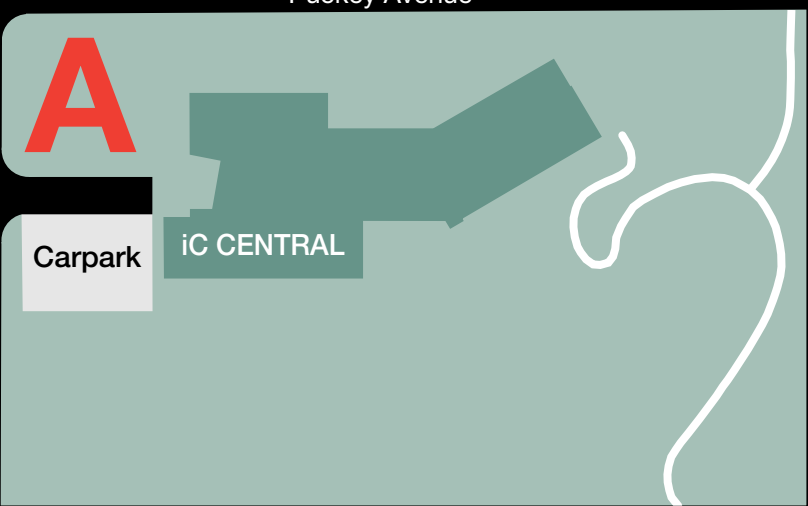

AIIM

Science Centre  
Carpark

A

Carpark

iC CENTRAL

Puckey Avenue

CTCP